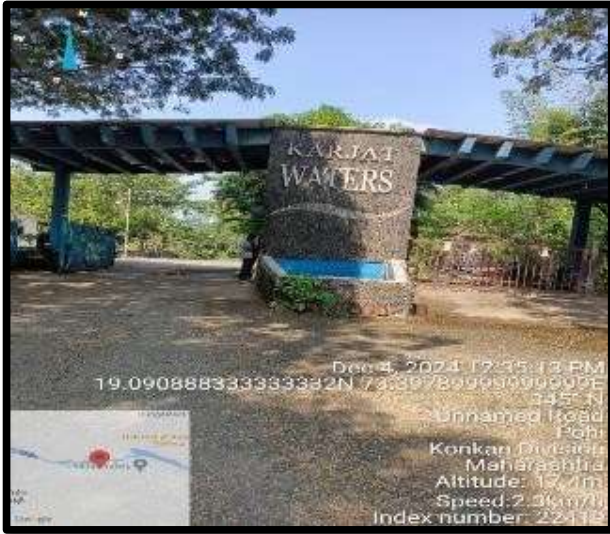

LOT NO. 23

	Description	Address	Geo- coordinates
Residential Property	Open land	Property situated at Plot no. 76, Brooksville Country Homes, Phase III in new survey no. 20, Village – Mankivali, Taluka - Karjat, District - Raigad, Maharashtra.	19°05'22.6"N 73°23'38.5"E

Parameter	Property
Shape	Regular in shape
Topography (visual observation)	Levelled with the abutting road
Demarcation	Property is demarcated
Amalgamation	No information available
area	248.0 Sq. Mtr. (As per Sale Deed and Legal opinion)
Type of access	Site is accessible through Karjat – Murbad Road